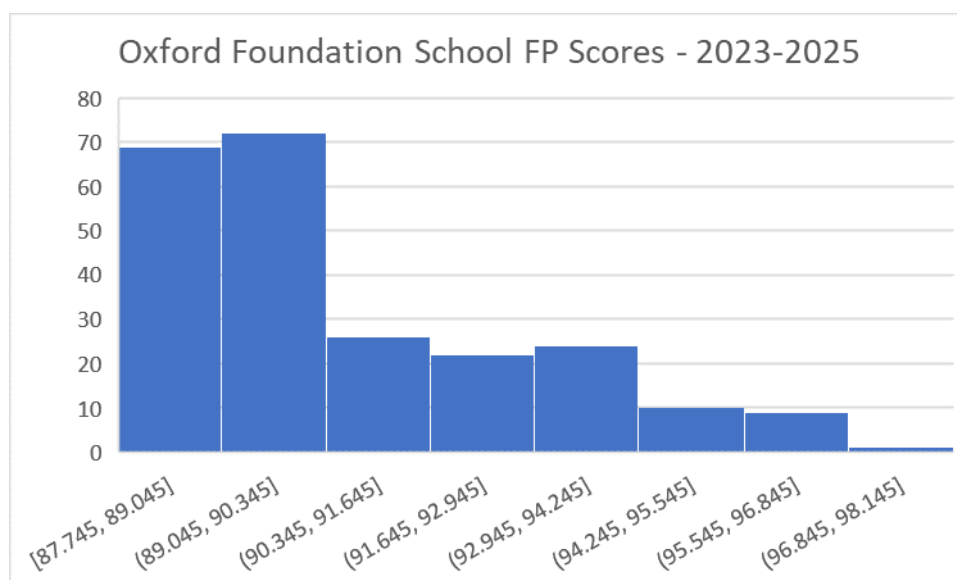

Oxford Foundation School Scoring Range 2023 – 2025

The table below shows the range of scores achieved by candidates that have been allocated to the Oxford Foundation School for Foundation Years 2023 – 2025. These scores do not include any pre-allocated applications.

Score	No. of Applicants
97.015	1
96.772	1
96.707	1
96.565	1
96.443	1
96.394	1
96.366	1
95.879	1
95.795	1
95.555	1
95.393	1
95.18	1
95.037	1
94.942	1
94.74	1
94.652	1
94.598	1
94.5	1
94.419	1
94.258	1
94.231	1
94.125	1
94.092	1
93.949	1
93.942	1
93.861	1
93.772	1
93.707	1
93.663	1
93.619	1
93.338	1
93.318	1
93.312	1
93.309	1
93.301	1
93.284	1
93.283	1
93.246	1